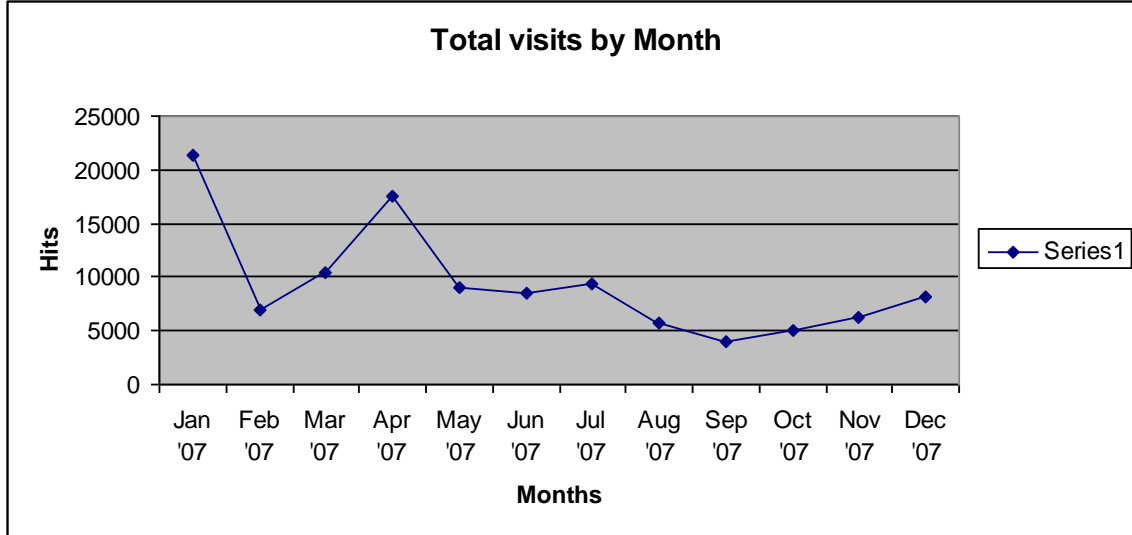

## MEASURED TRAFFIC DATA

Revised: July 16, 2010

Fig. 1 - Information generated by proprietary website analytics tools. "Visits by month"

Fig. 2 - Information generated by proprietary website analytics tools. "Visits by hour on specific pages"

## MEASURED TRAFFIC DATA

Revised: July 16, 2010

Fig. 3 - Information generated 3<sup>rd</sup> party analytics software. “Web traffic to specific pages, before and after October’s targeted market ‘push.’”