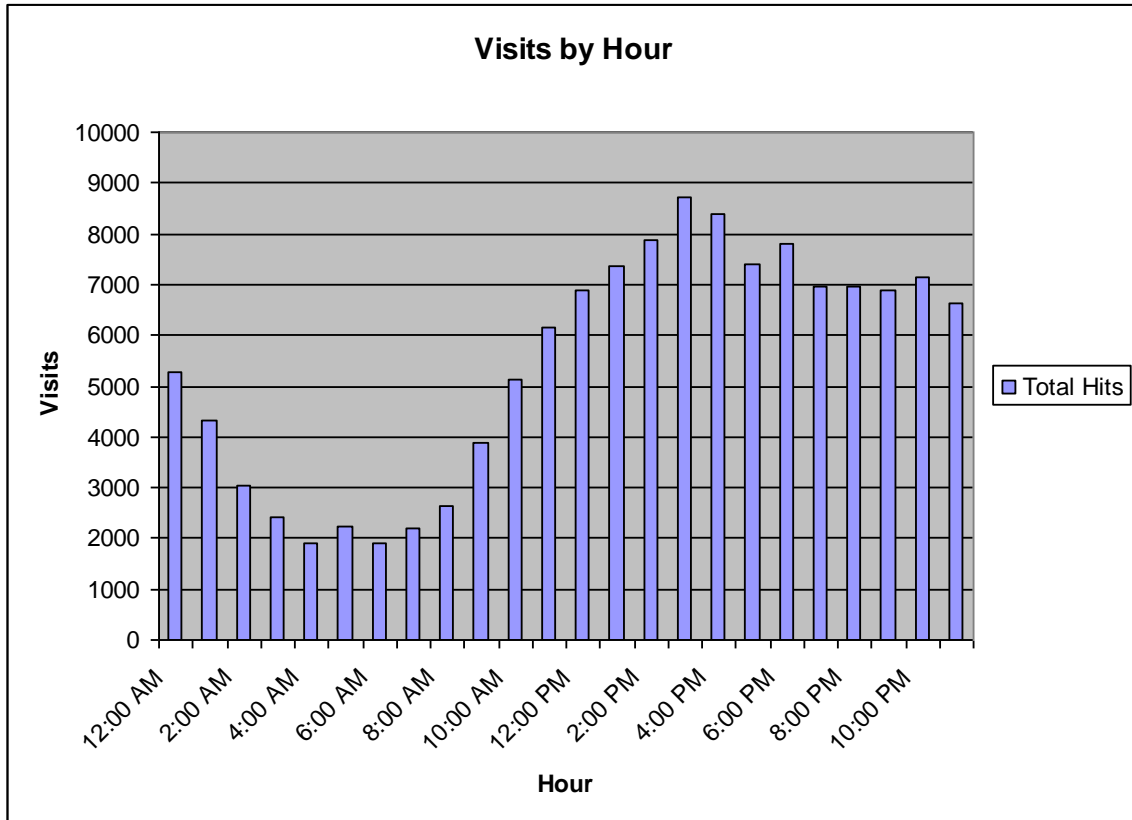

## MEASURED TRAFFIC DATA

Revised: July 16, 2010

Fig. 1 - Information generated by proprietary website analytics tools. "Visits by month"

Fig. 2 - Information generated by proprietary website analytics tools. "Visits by hour on specific pages"

## MEASURED TRAFFIC DATA

Revised: July 16, 2010

Fig. 3 - Information generated 3<sup>rd</sup> party analytics software. “Web traffic to specific pages, before and after October’s targeted market ‘push.’”