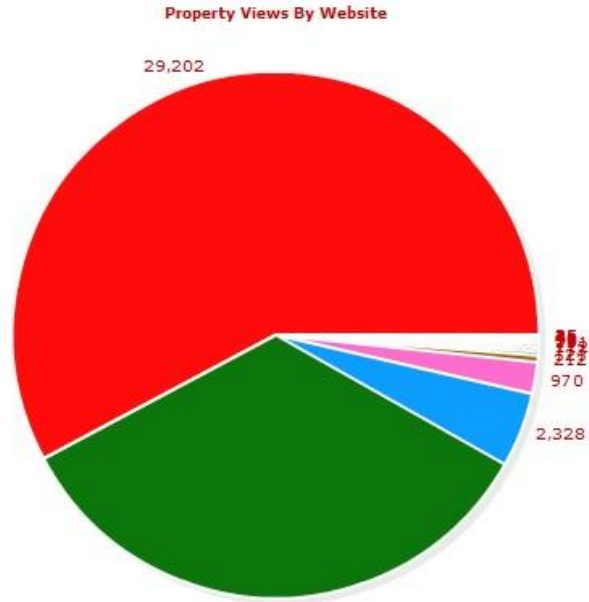

## MEASURED TRAFFIC DATA

Revised: July 16, 2010

Fig. 3 - Information generated 3<sup>rd</sup> party analytics software. “Web traffic to specific pages, before and after October’s targeted market ‘push.’”