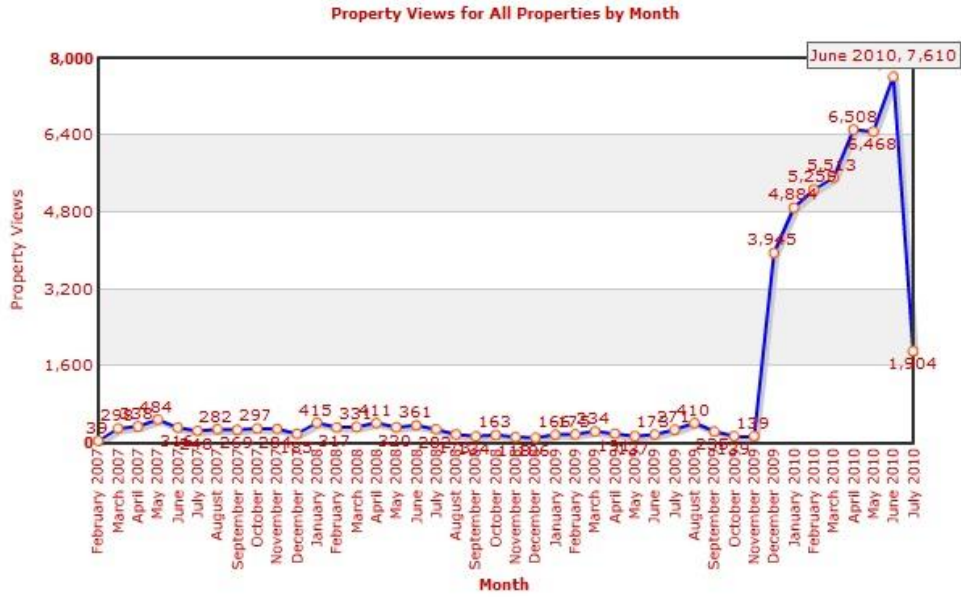

## MEASURED TRAFFIC DATA

Revised: July 16, 2010

Fig. 3 - Information generated 3<sup>rd</sup> party analytics software. “Web traffic to specific pages, before and after October’s targeted market ‘push.’”